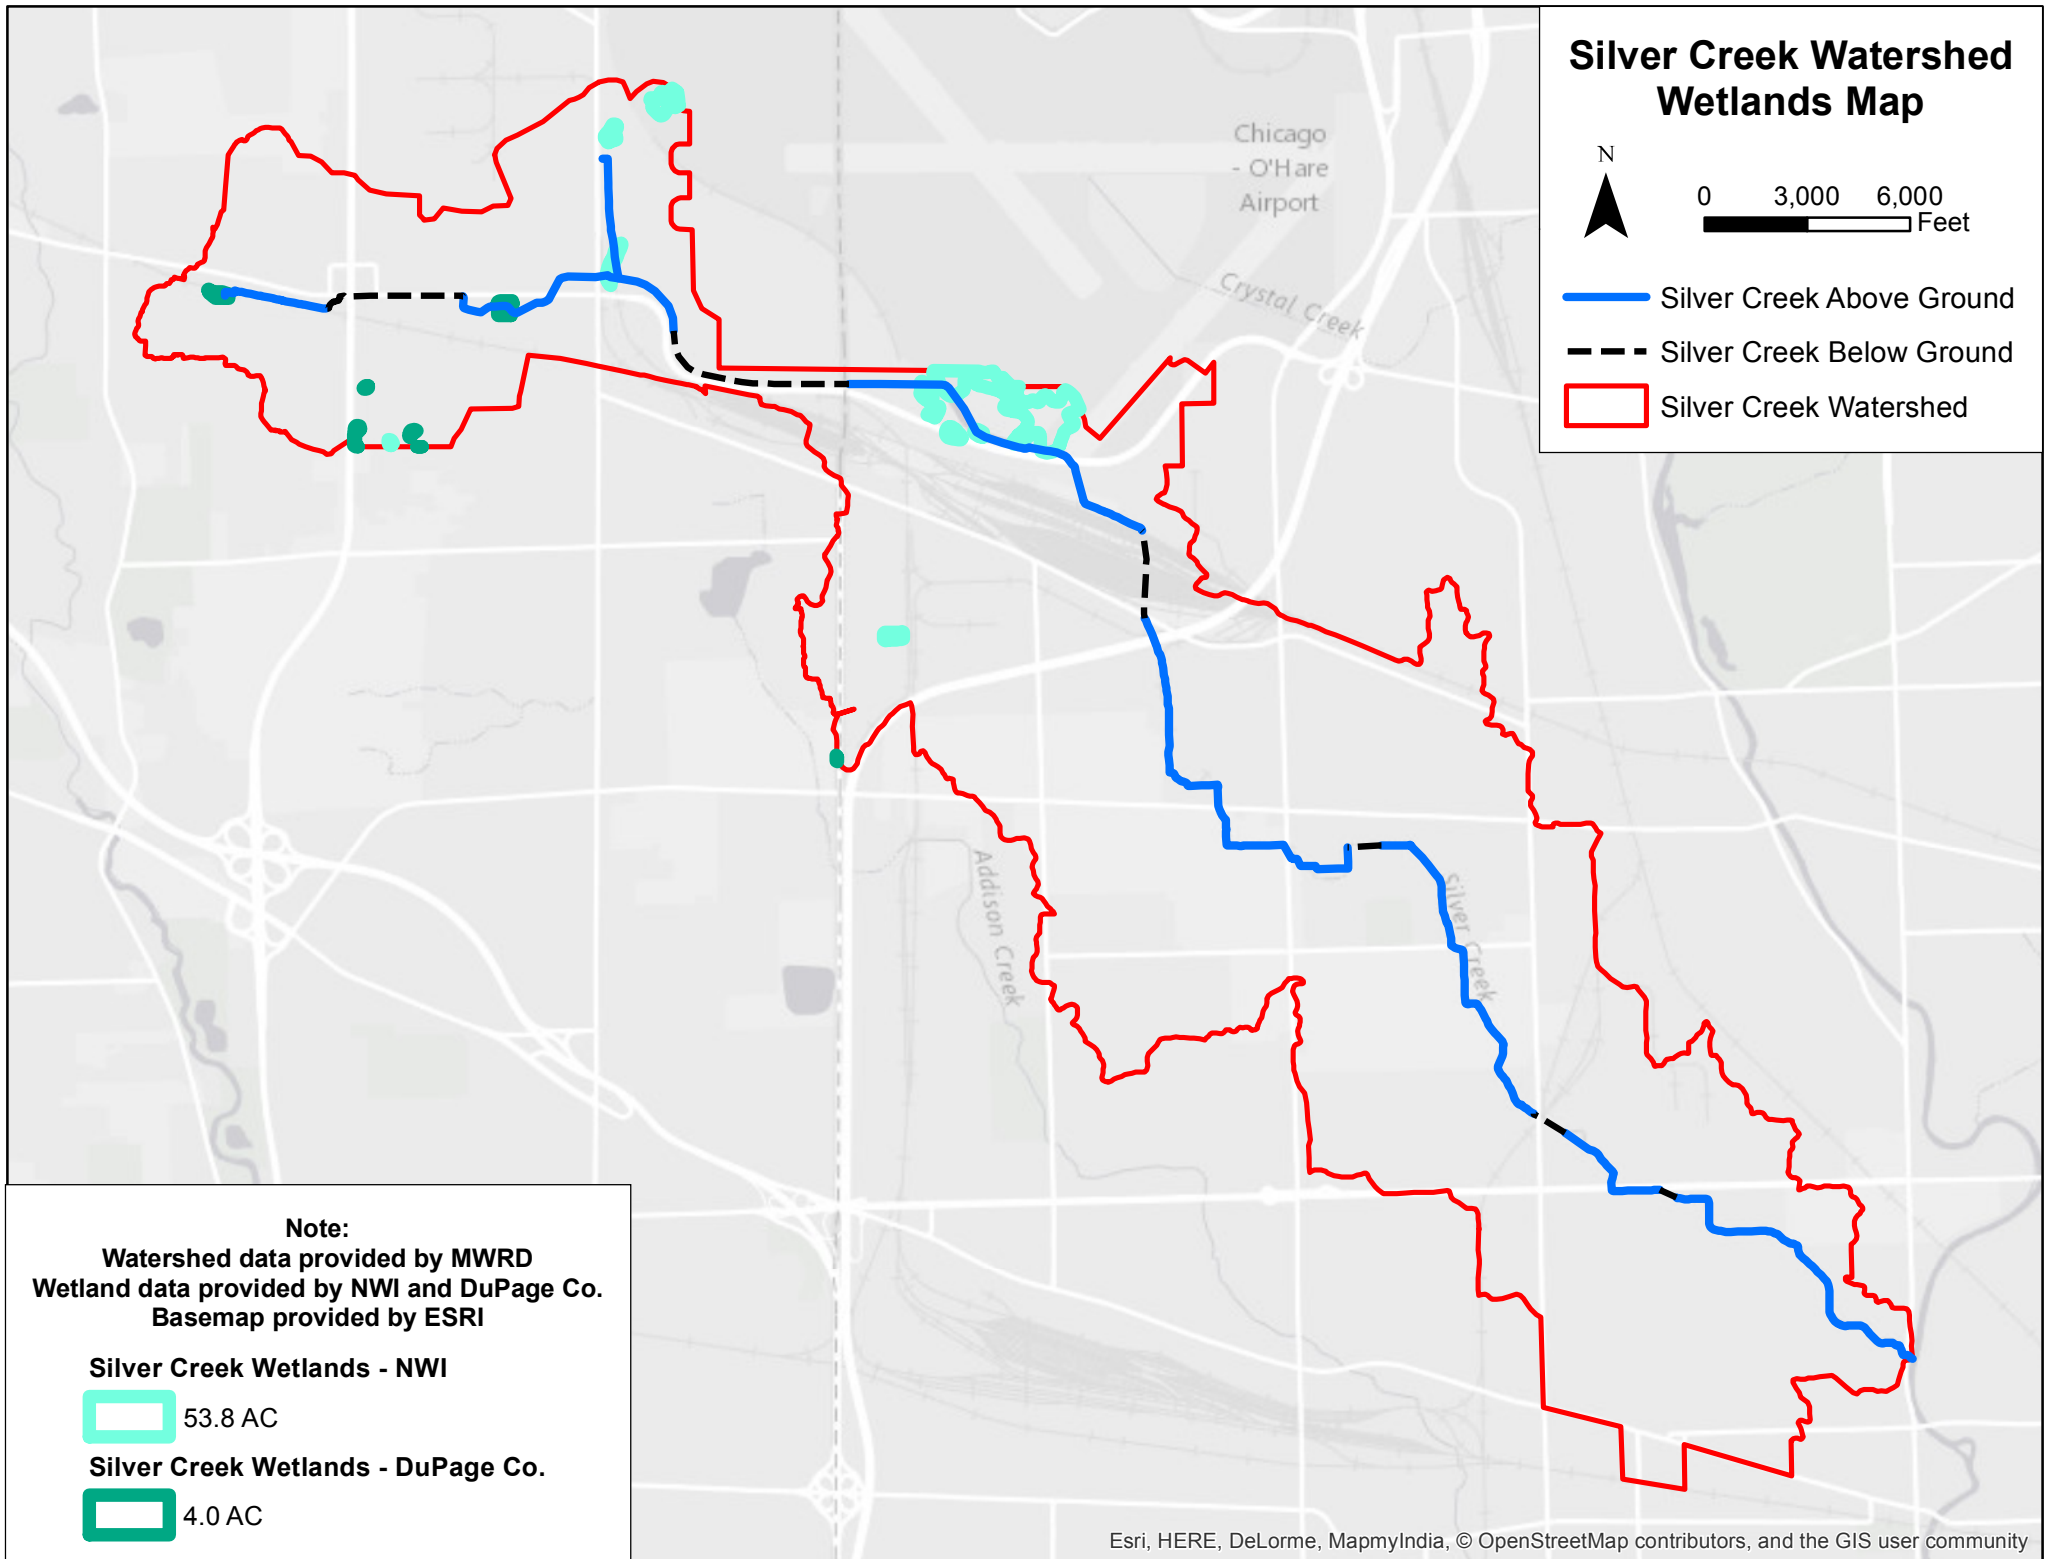

# Silver Creek Watershed Wetlands Map

0 3,000 6,000 Feet

-  Silver Creek Above Ground
-  Silver Creek Below Ground
-  Silver Creek Watershed

### Note:

Watershed data provided by MWRD  
Wetland data provided by NWI and DuPage Co.  
Basemap provided by ESRI

### Silver Creek Wetlands - NWI

 53.8 AC

### Silver Creek Wetlands - DuPage Co.

 4.0 AC